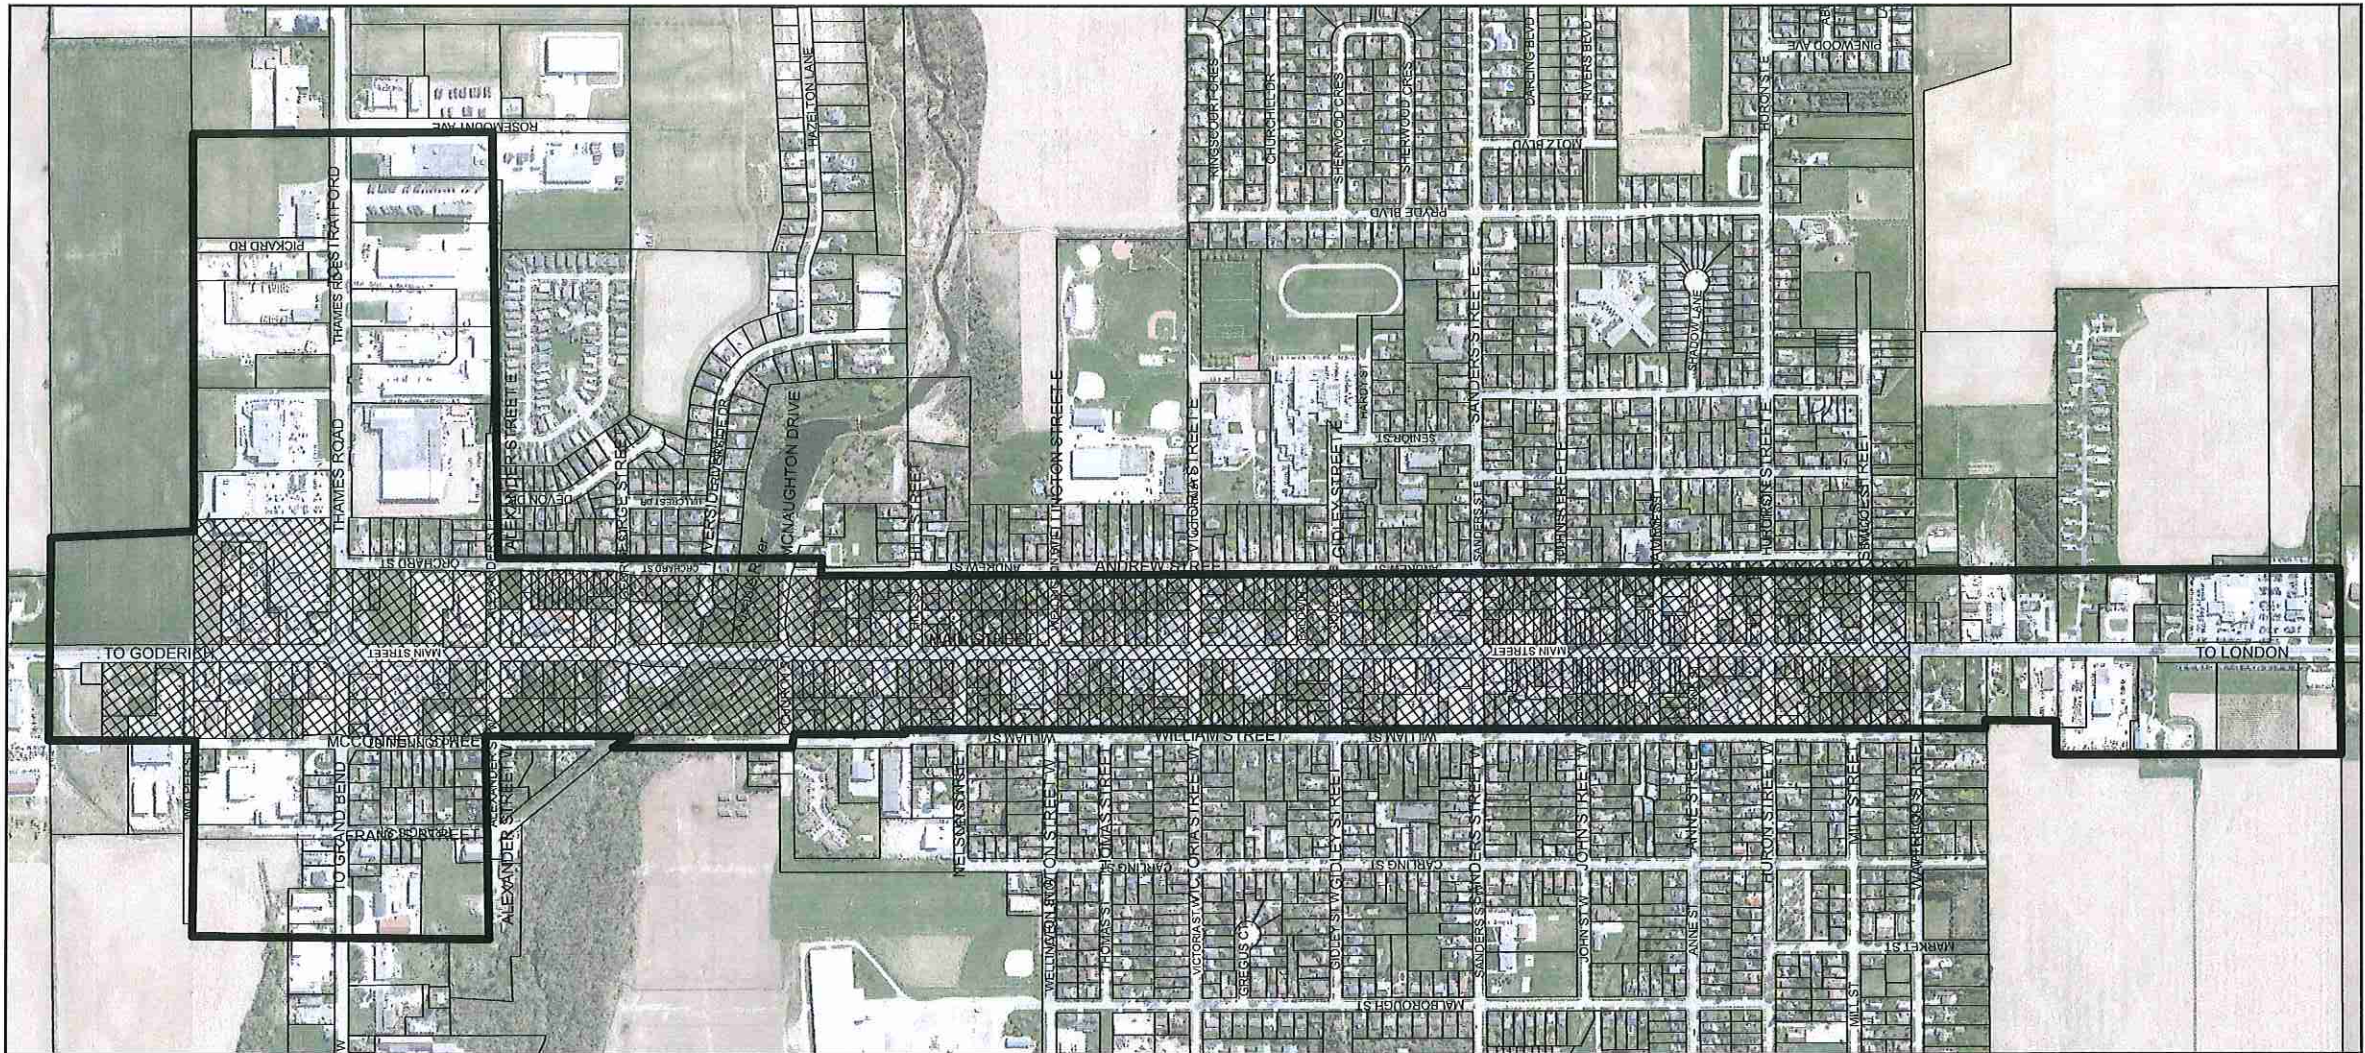

SOUTH HURON

EXETER BUSINESS IMPROVEMENT AREA

1:8,000

-  Existing Exeter Business Improvement Area
-  Expanded Exeter Business Improvement Area

Produced by the County of Huron Planning and Development Department GIS Services with Data supplied under Licence by Members of the Ontario Geospatial Data Exchange and ABCA. This map is illustrative only. Do not rely on it as a precise indicator of routes, feature locations, nor as a guide to navigation. Copyright (c) Queen's Printer 2003. January 2003.